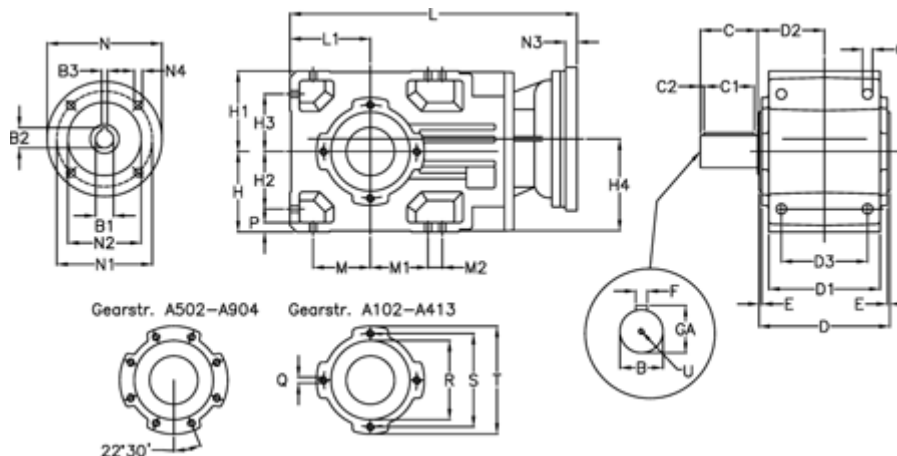

Article number: 296003530541220
 Description: Bevel helical gearbox
 A353UR-305,4-P63B5

Measures

B = 40	D1 = 166	H1 = 100	M2 = 11	Q = M10x17
B1 = 11	D2 = 88.5	H2 = 73	N = 140	R = 110
B2 = 12.8	D3 = 135	H3 = 73	N1 = 115	S = 130
B3 = 4	Description = A353 UR-xx P63 B5	H4 = 114.0	N2 = 95	T = 150
C = 70	E = 3.5	L = 417.0	N3 = 4	U = M12x28
C1 = 60	F = 12	L1 = 100	N4 = M8x19	
C2 = 5.0	GA = 43	M = 73	O = 12.0	
D = 173	H = 100	M1 = 73	P = 11	